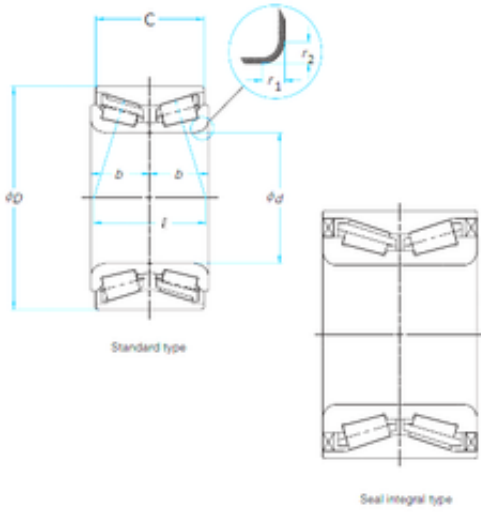

SNW Bearing Sdn Bhd

Wheel Bearing Rear Timken 513245

Bearing No. 513245

Size	36x64x42 mm
Bore Diameter	36 mm
Outer Diameter	64 mm
Width	42 mm
d	36 mm
D	64 mm
B	42 mm
C	42 mm

513245 Bearing 2D drawings and 3D CAD models